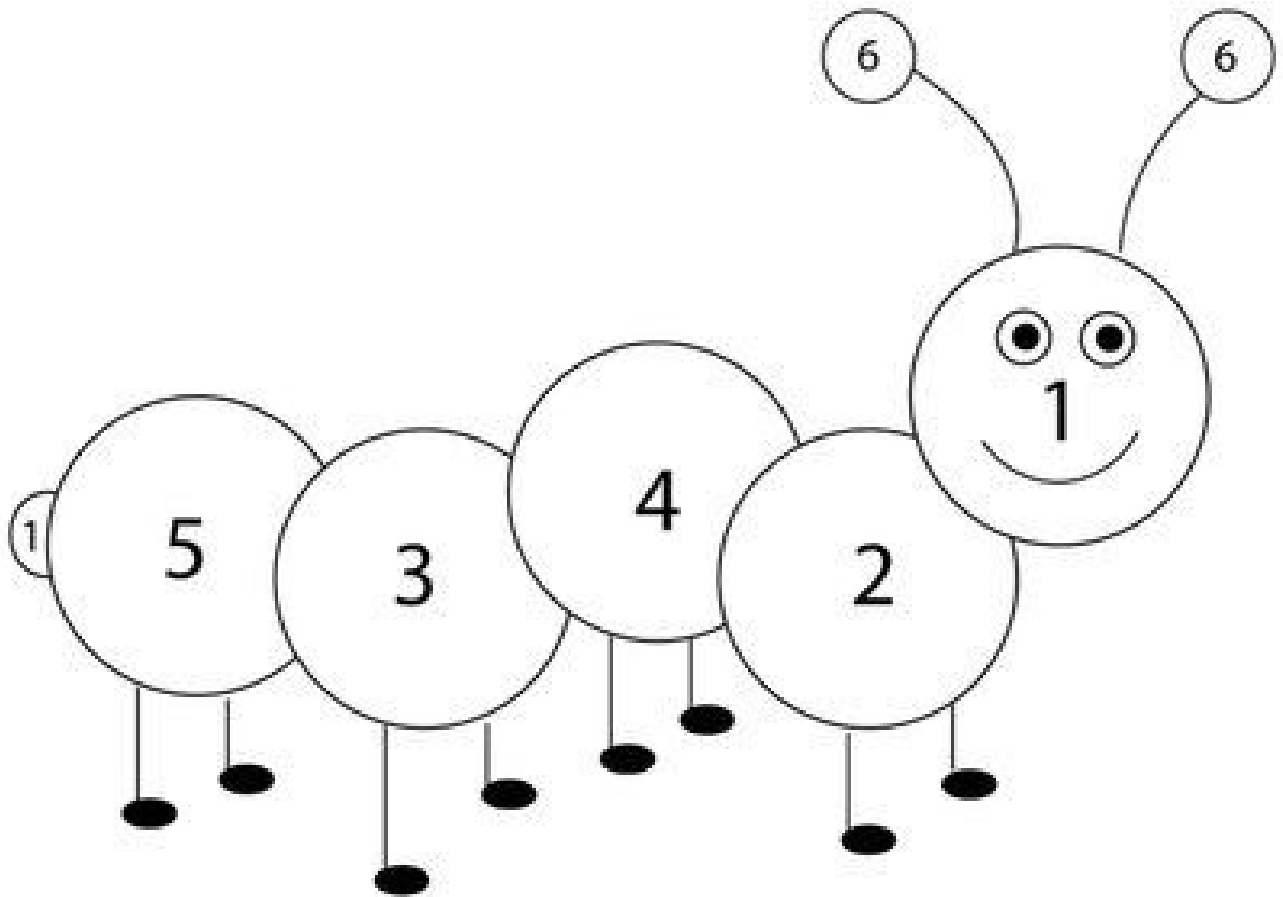

1- yellow	4- green
2- blue	5- purple
3- orange	6- pink